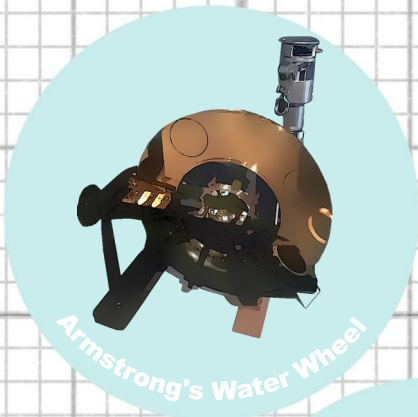

Town Hutch: Newcastle Story

The River Tyne: Story of the Tyne

Mauretania model: Tyneside Challenge

Things to see in

Top
10

the Science maze

Auxetophone Horn

Steam Engine Eunice